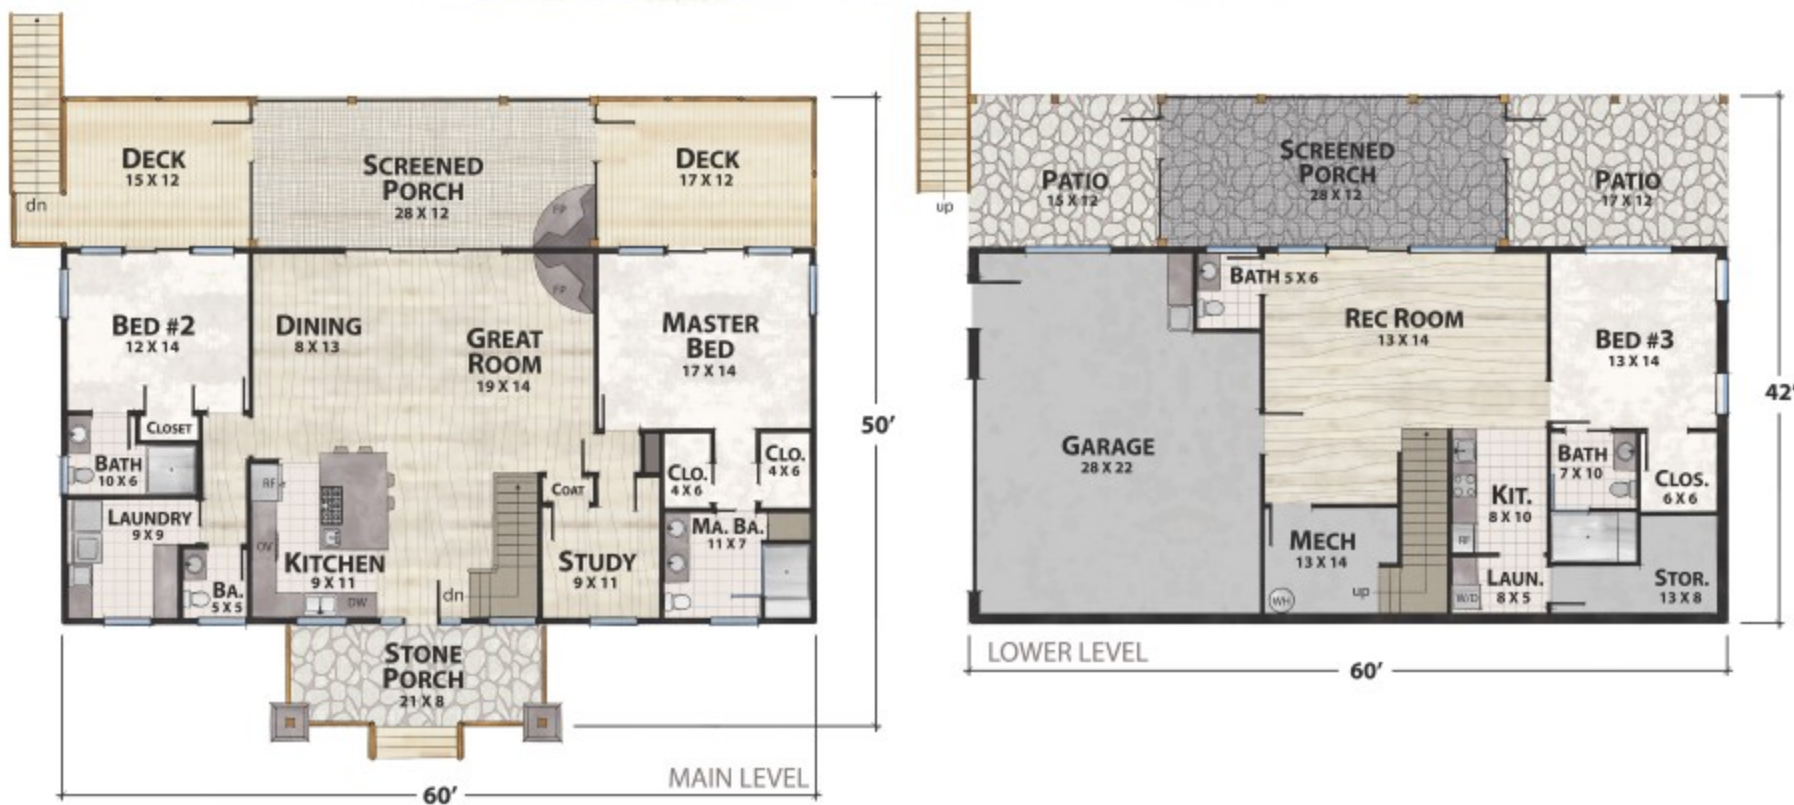

The Blue Rock Farm

natural element homes

The Modern Farmhouse Collection

1-800-970-2224

Plan Info:

- Bedrooms 3
- Baths 3
- Half Baths 2

Square Footage:

- Heated: 1795 First Floor
- 859 Lower Floor

Total: 2654

- Unheated: 908 Porches/Decks
- 732 Garage
- 204 Mech/Storage

FRONT

RIGHT

REAR

LEFT

Plan customization is included with your home plan purchase. Why not make it PERFECT?

natural element homes